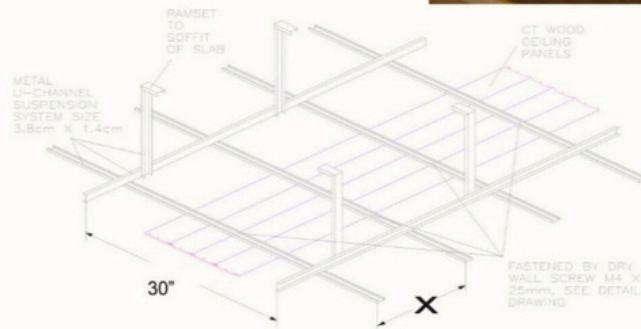

X = 18" (for 12 mm thk Ceiling strip) X = 10" (for 8 mm thk Ceiling Strip)