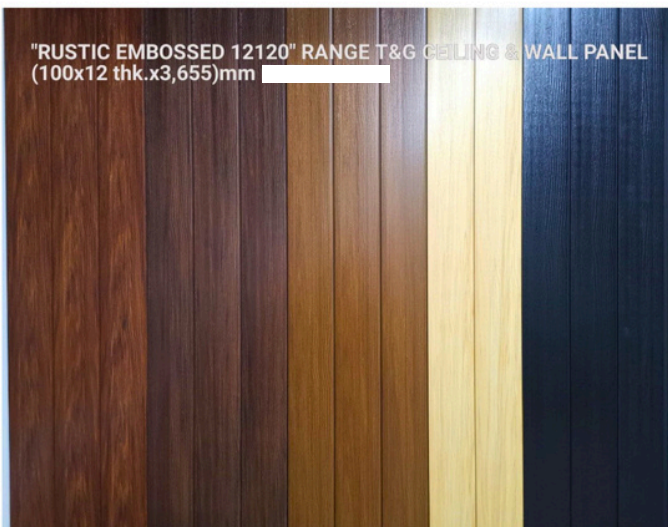

TERMITE
RESISTANT

MINIMUM
MAINTENANCE

Widest Range of Ceiling Strips

(With matching colour border available)

Widest Range of Ceiling Strips

(With matching colour border available)

FOR INTERIOR APPLICATION ONLY

Widest Range of Ceiling Strips

(With matching colour border available)

FOR BOTH INTERIOR & EXTERIOR CEILING APPLICATIONS

FOR EXTERIOR WALL PANELING USE

Ceiling & Wall Panel

Eazy Timber Ceiling Strip & Wall Panels, with features and benefits like termite & water resistance, easy installation and maintenance, pre-finished surface with natural wood grain, are your ideal product for all your ceiling or wall applications both indoor and outdoor.