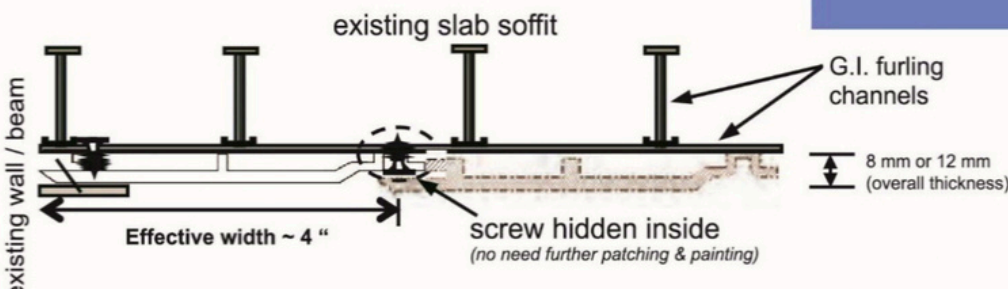

TERMITE
RESISTANT

MINIMUM
MAINTENANCE

Widest Range of Ceiling Strips

(With matching colour border available)

Widest Range of Ceiling Strips

(With matching colour border available)

FOR INTERIOR APPLICATION ONLY

Widest Range of Ceiling Strips

(With matching colour border available)

FOR BOTH INTERIOR & EXTERIOR CEILING APPLICATIONS

FOR EXTERIOR WALL PANELING USE

Ceiling & Wall Panel

Eazy Timber Ceiling Strip & Wall Panels, with features and benefits like termite & water resistance, easy installation and maintenance, pre-finished surface with natural wood grain, are your ideal product for all your ceiling or wall applications both indoor and outdoor.

3-step Installation Method,
 Screw → Clip-in → Screw Again & repeat...

**UNIQUE T&G DESIGN
 MAKES INSTALLATION
 SIMPLER, EASIER &
 FASTER**

Similar to FIBEROUS PLASTER/
 GYPSUM CEILING
 Installation method