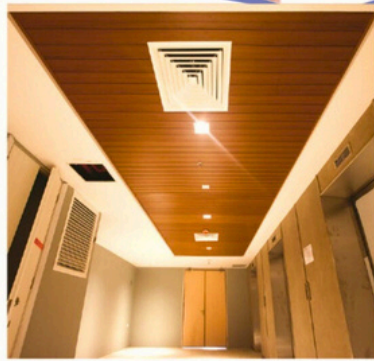

CEILING STRIP & WALL PANELLING