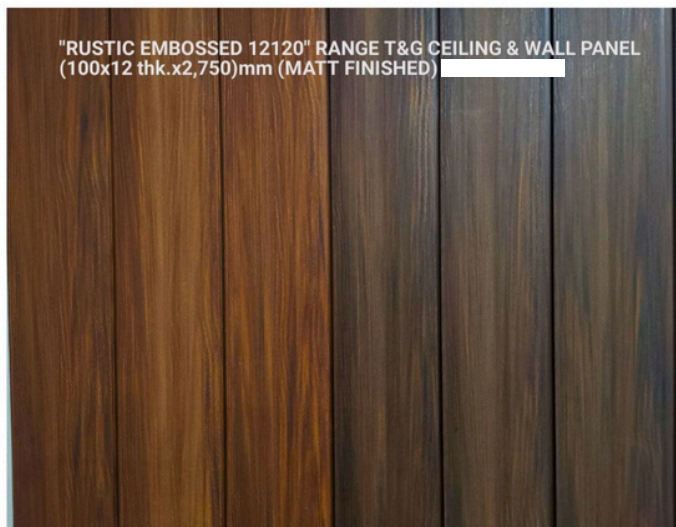

Widest Range of Ceiling Strips

(With matching colour border available)

FOR BOTH INTERIOR & EXTERIOR CEILING APPLICATIONS

FOR EXTERIOR WALL PANELING USE

Ceiling & Wall Panel

Eazy Timber Ceiling Strip & Wall Panels, with features and benefits like termite & water resistance, easy installation and maintenance, pre-finished surface with natural wood grain, are your ideal product for all your ceiling or wall applications both indoor and outdoor.