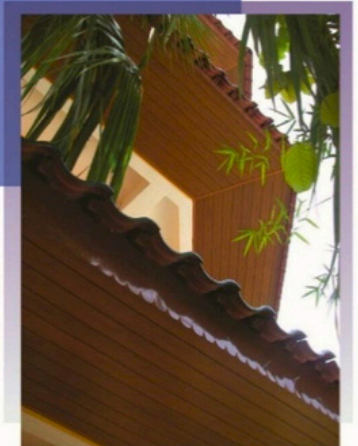

Ceiling & Wall Panel

Eazy Timber Ceiling Strip & Wall Panels, with features and benefits like termite & water resistance, easy installation and maintenance, pre-finished surface with natural wood grain, are your ideal product for all your ceiling or wall applications both indoor and outdoor.

Enjoy the homogenies wood looking finishes but skip the hazel of insects / termiter attack, with almost no maintenance required along it's life span! Best recommended for roof eave / over hand ceiling, interior decoration, external wall covering and all others ceiling and wall applications.

3-step Installation Method,
Screw → Clip-in → Screw Again & repeat...

**UNIQUE T&G DESIGN
MAKES INSTALLATION
SIMPLER, EASIER &
FASTER**

Similar to FIBEROUS PLASTER/
GYPSUM CEILING
Installation method